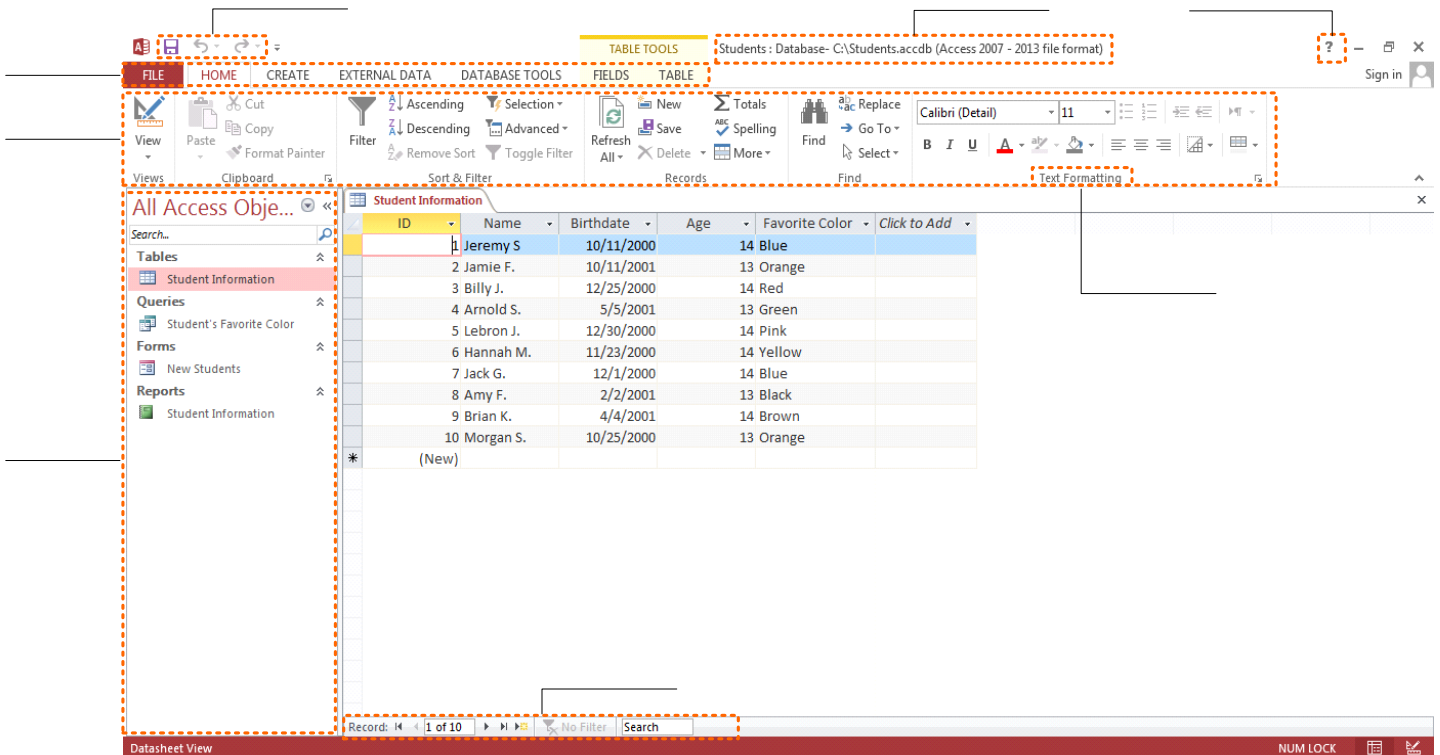

Access It!

In this activity, you will identify components of the Microsoft Access user interface.

Label each section of the Access user interface shown (sections are framed in orange lines) with the correct letter from the list below.

- A. Title bar
- B. Tabs
- C. Ribbon
- D. Group
- E. Shutter bar
- F. File menu (Backstage view)
- G. Navigation pane
- H. Access Help
- I. Record Navigation bar
- J. Quick Access toolbar