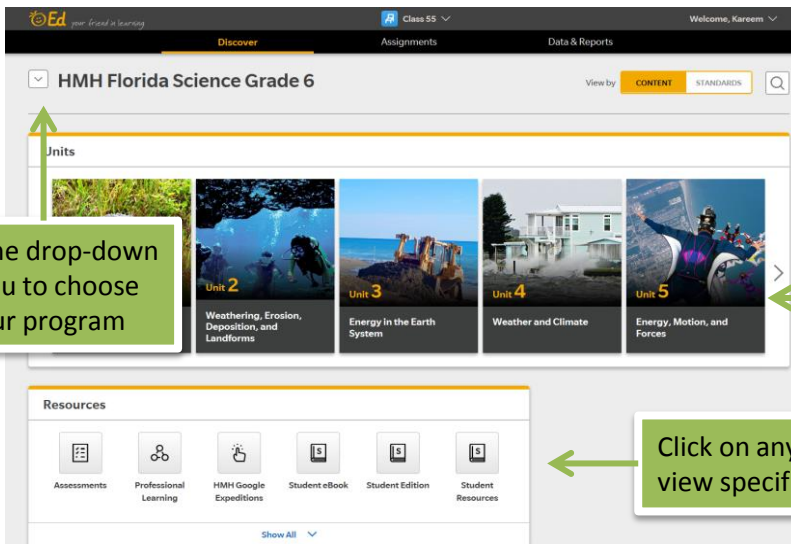

1 Go to hmhco.com/ed

2 Select a state **EVALUATOR** (Found towards the bottom of the drop-down list)

3 Select a district **FL Science-91000980**

| 4 | USERNAME | PASSWORD |
|---|-------------------------|--------------|
| | EvalStudent121_91000981 | E!1ha0r5oesf |

(Please carefully enter your username and password they are case sensitive)

5 Use the dropdown menu to choose your appropriate program.

Use the drop-down menu to choose your program

Before you get started: