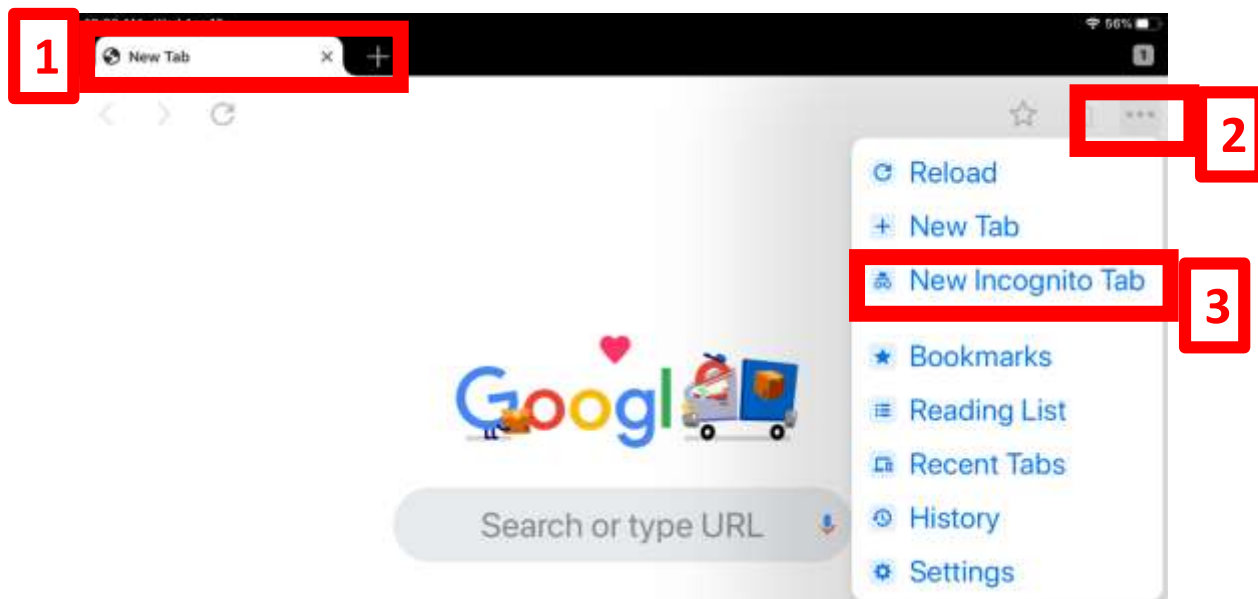

Accessing Classlink on iPad

1. Open Google Chrome app
2. Click on 3 Dots (top right)
3. Select "New Incognito Tab"
4. Search for School Website

5. Click on Classlink icon – top right
6. Click on green icon to login into Classlink
7. Type student credentials:
username : studentID@edu.leonschools.net
password: lunch Pin number