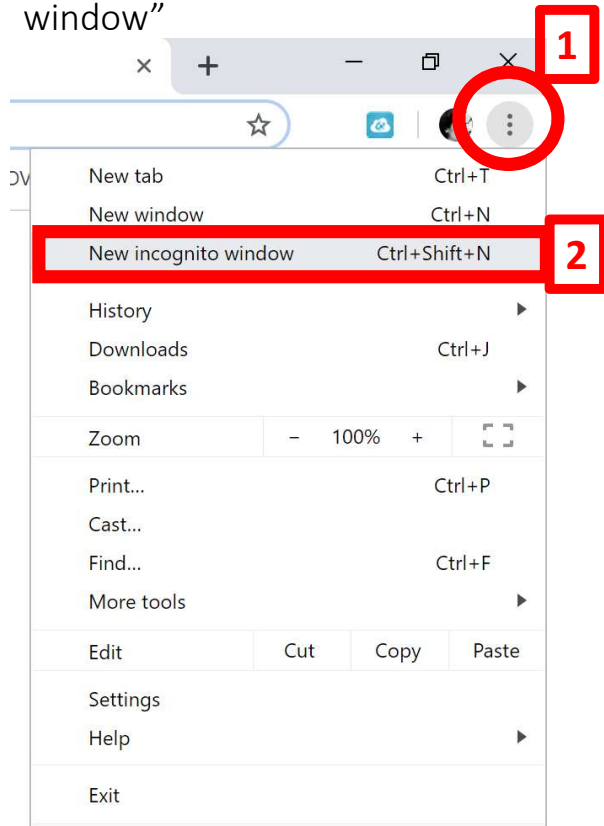

Using Incognito window

Open Google Chrome

1. click on 3 dots (top right)
2. click on "New incognito window"

3. Type school website address : leonschools.net/killlearnlakes
4. click on **Classlink** icon (blue top right)