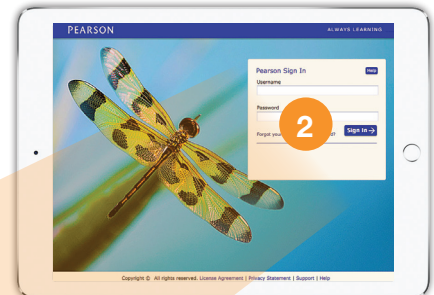

Realize™ is our newest online learning management system. It contains program materials, flexible class management tools, and next-generation assessments.

1 Go to: www.PearsonRealize.com and click “Sign In” at the top right of the site.

2 Choose the Grade Level you want to view. Type the log-in credentials:

Student/Community Username(s):

envfl_6
envfl_6a
envfl_7
envfl_7a
envfl_8

Password for all of the above is:

Password1

Username and password are case sensitive.