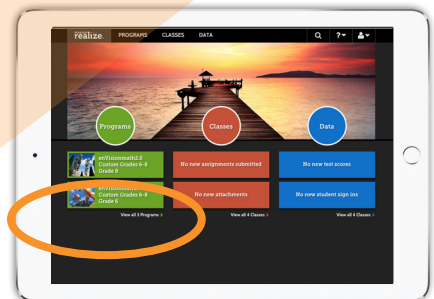

3 Click on “View All Programs”.

PearsonSchool.com | 800-848-9500

Copyright Pearson Education, Inc., or its affiliates. All rights reserved.

Join the Conversation:
[Twitter.com/PearsonPreK12](https://twitter.com/PearsonPreK12)
[Facebook.com/PearsonPreK12](https://facebook.com/PearsonPreK12)

Get Fresh Ideas for Teaching: Blog.PearsonSchool.com