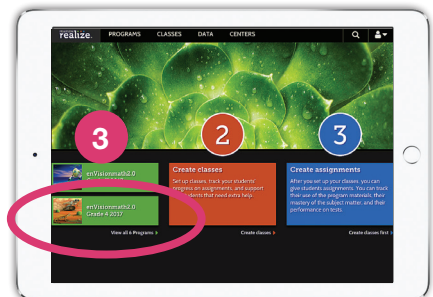

- 1 Go to: **www.PearsonRealize.com** and click “Sign In” at the top right of the site.
- 2 Choose the Grade Level you want to view. Type the log-in credentials:

Student/Community Username(s):

- enVisionFL_GK**
- enVisionFL_G1**
- enVisionFL_G2**
- enVisionFL_G3**
- enVisionFL_G4**
- enVisionFL_G5**

Password for all of the above is:

Password1

Username and password are case sensitive.

- 3 Click on “View All Programs”.

Pearson Sign In Help

Username

Password

Forgot your username or password? Sign In →