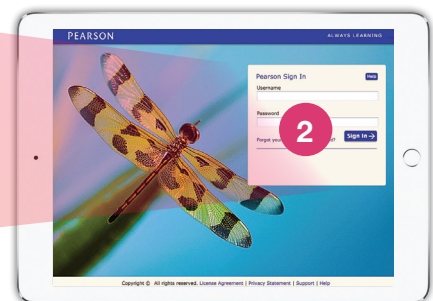

- 1 Go to: **www.PearsonRealize.com** and click “Sign In” at the top right of the site.
- 2 Choose the Grade Level you want to view. Type the log-in credentials:

Student/Community Username(s):

- enVisionFL_GK**
- enVisionFL_G1**
- enVisionFL_G2**
- enVisionFL_G3**
- enVisionFL_G4**
- enVisionFL_G5**

Password for all of the above is:

Password1

Username and password are case sensitive.

- 3 Click on “View All Programs”.

Pearson Sign In Help

Username

Password

Forgot your username or password? Sign In →