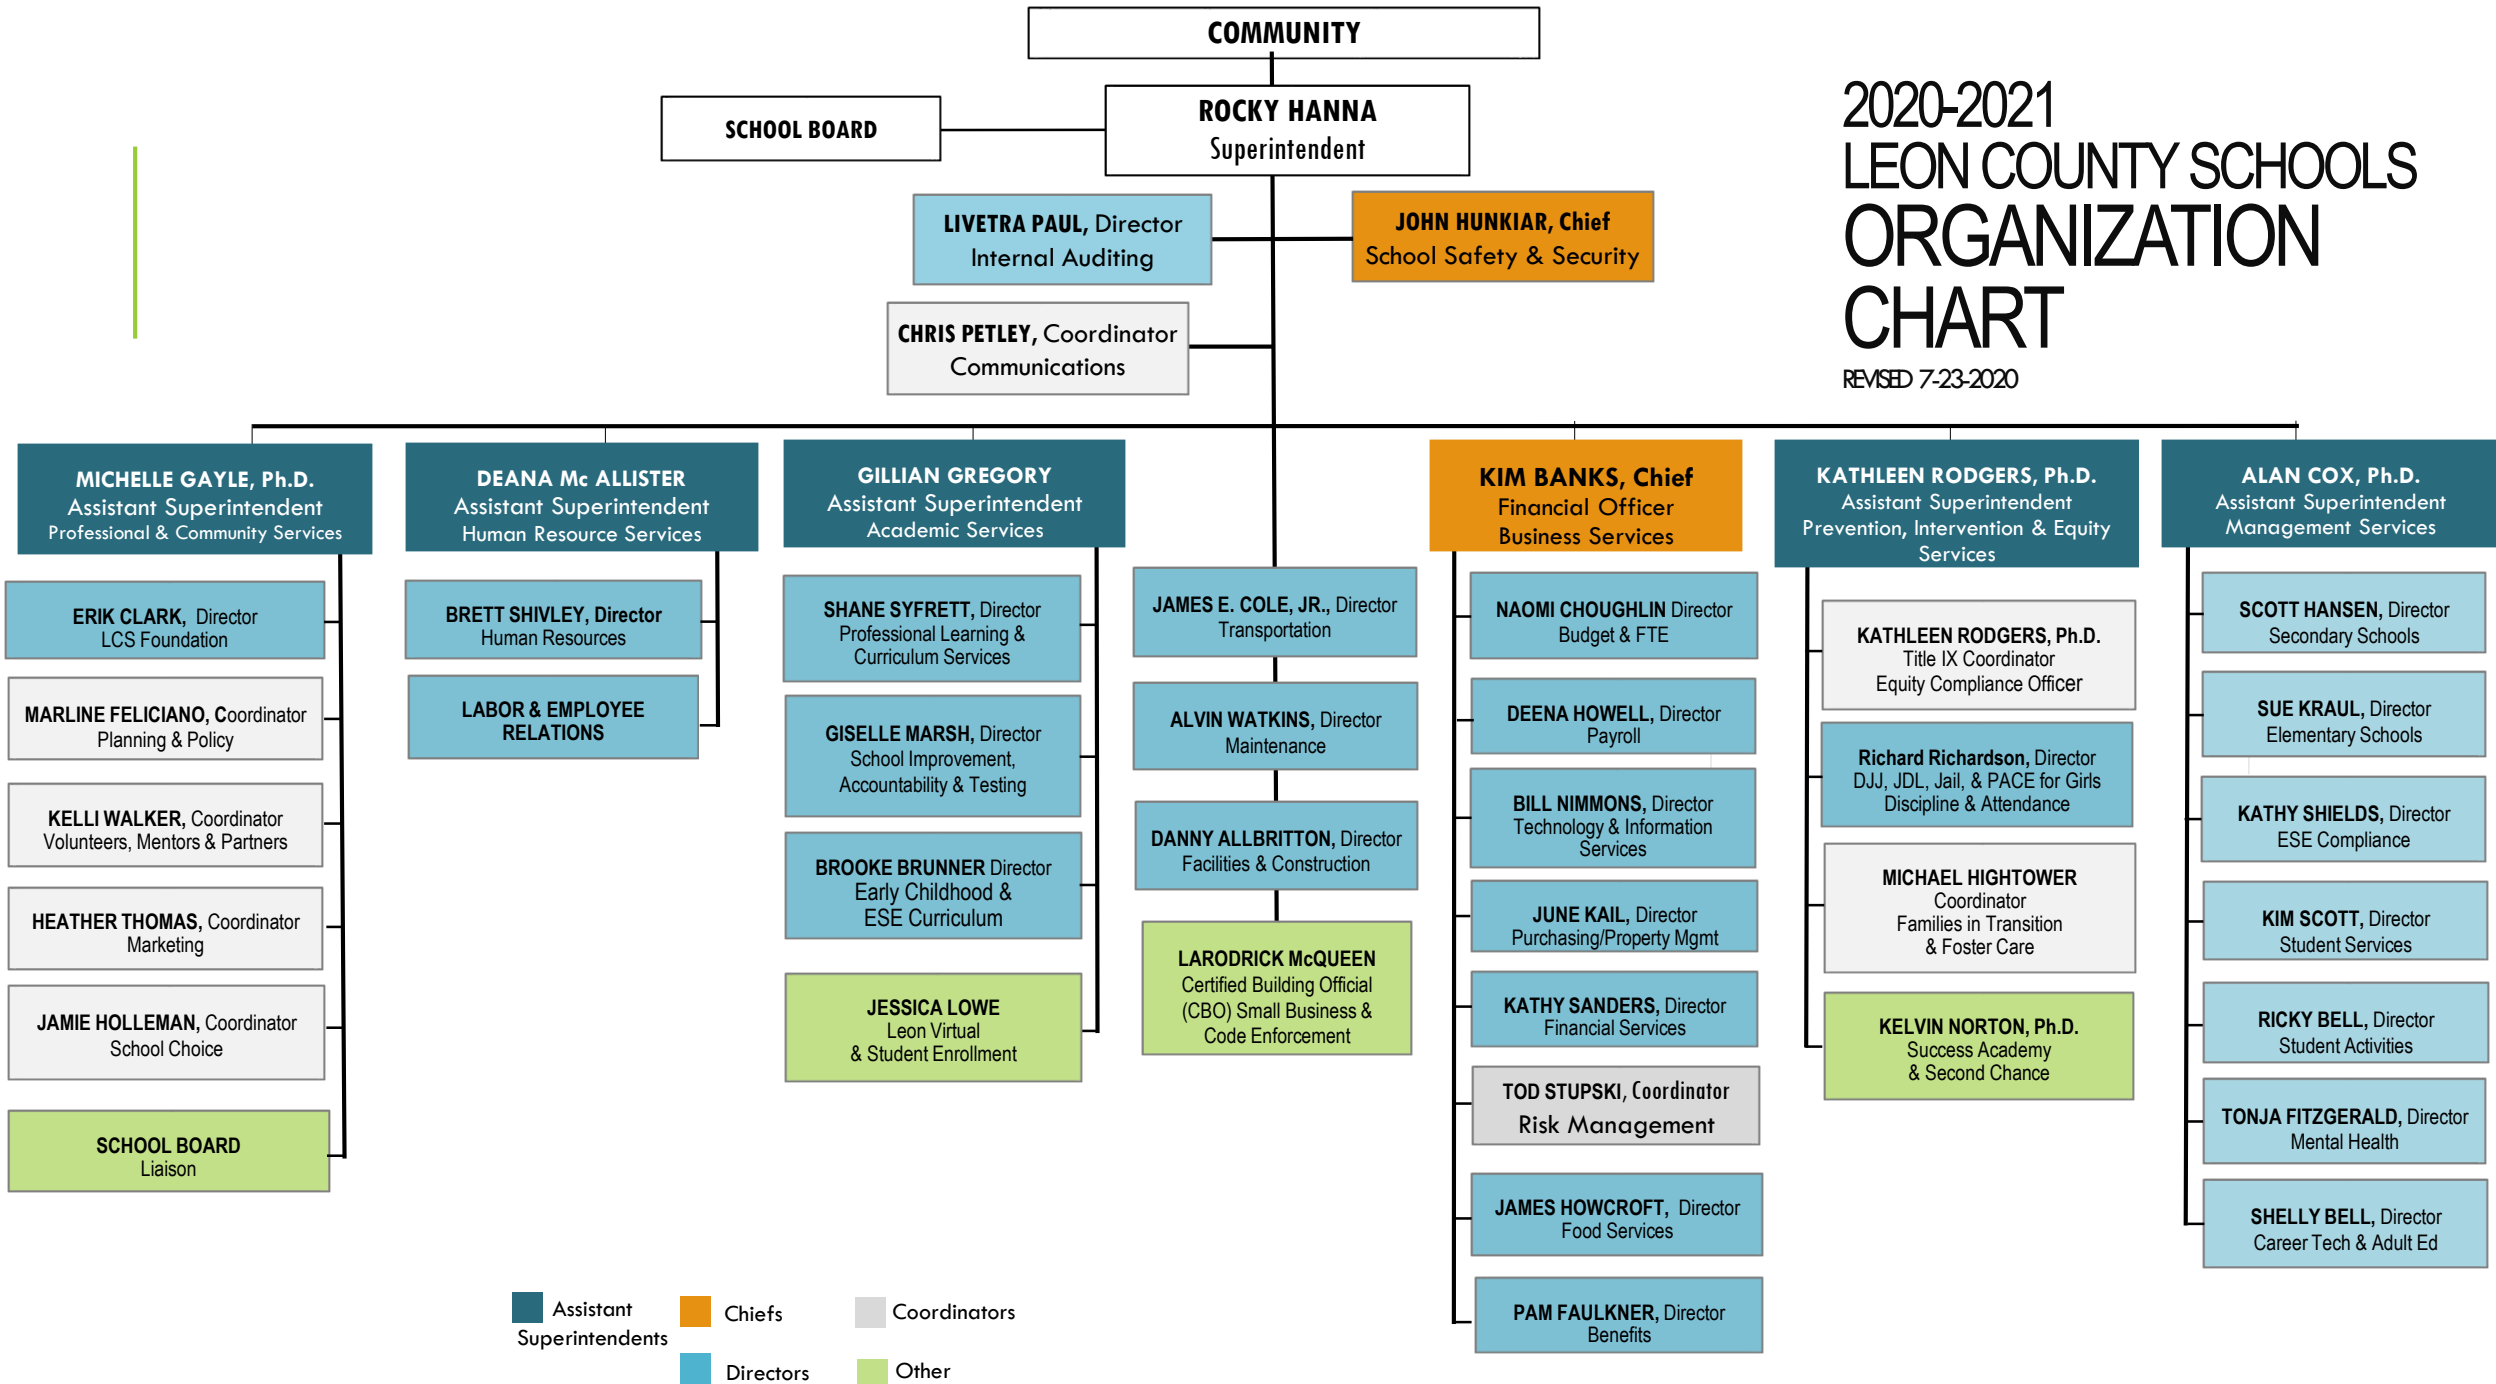

2020-2021 LEON COUNTY SCHOOLS ORGANIZATION CHART

REVISED 7-23-2020

Assistant Superintendents
 Chiefs
 Coordinators
 Directors
 Other