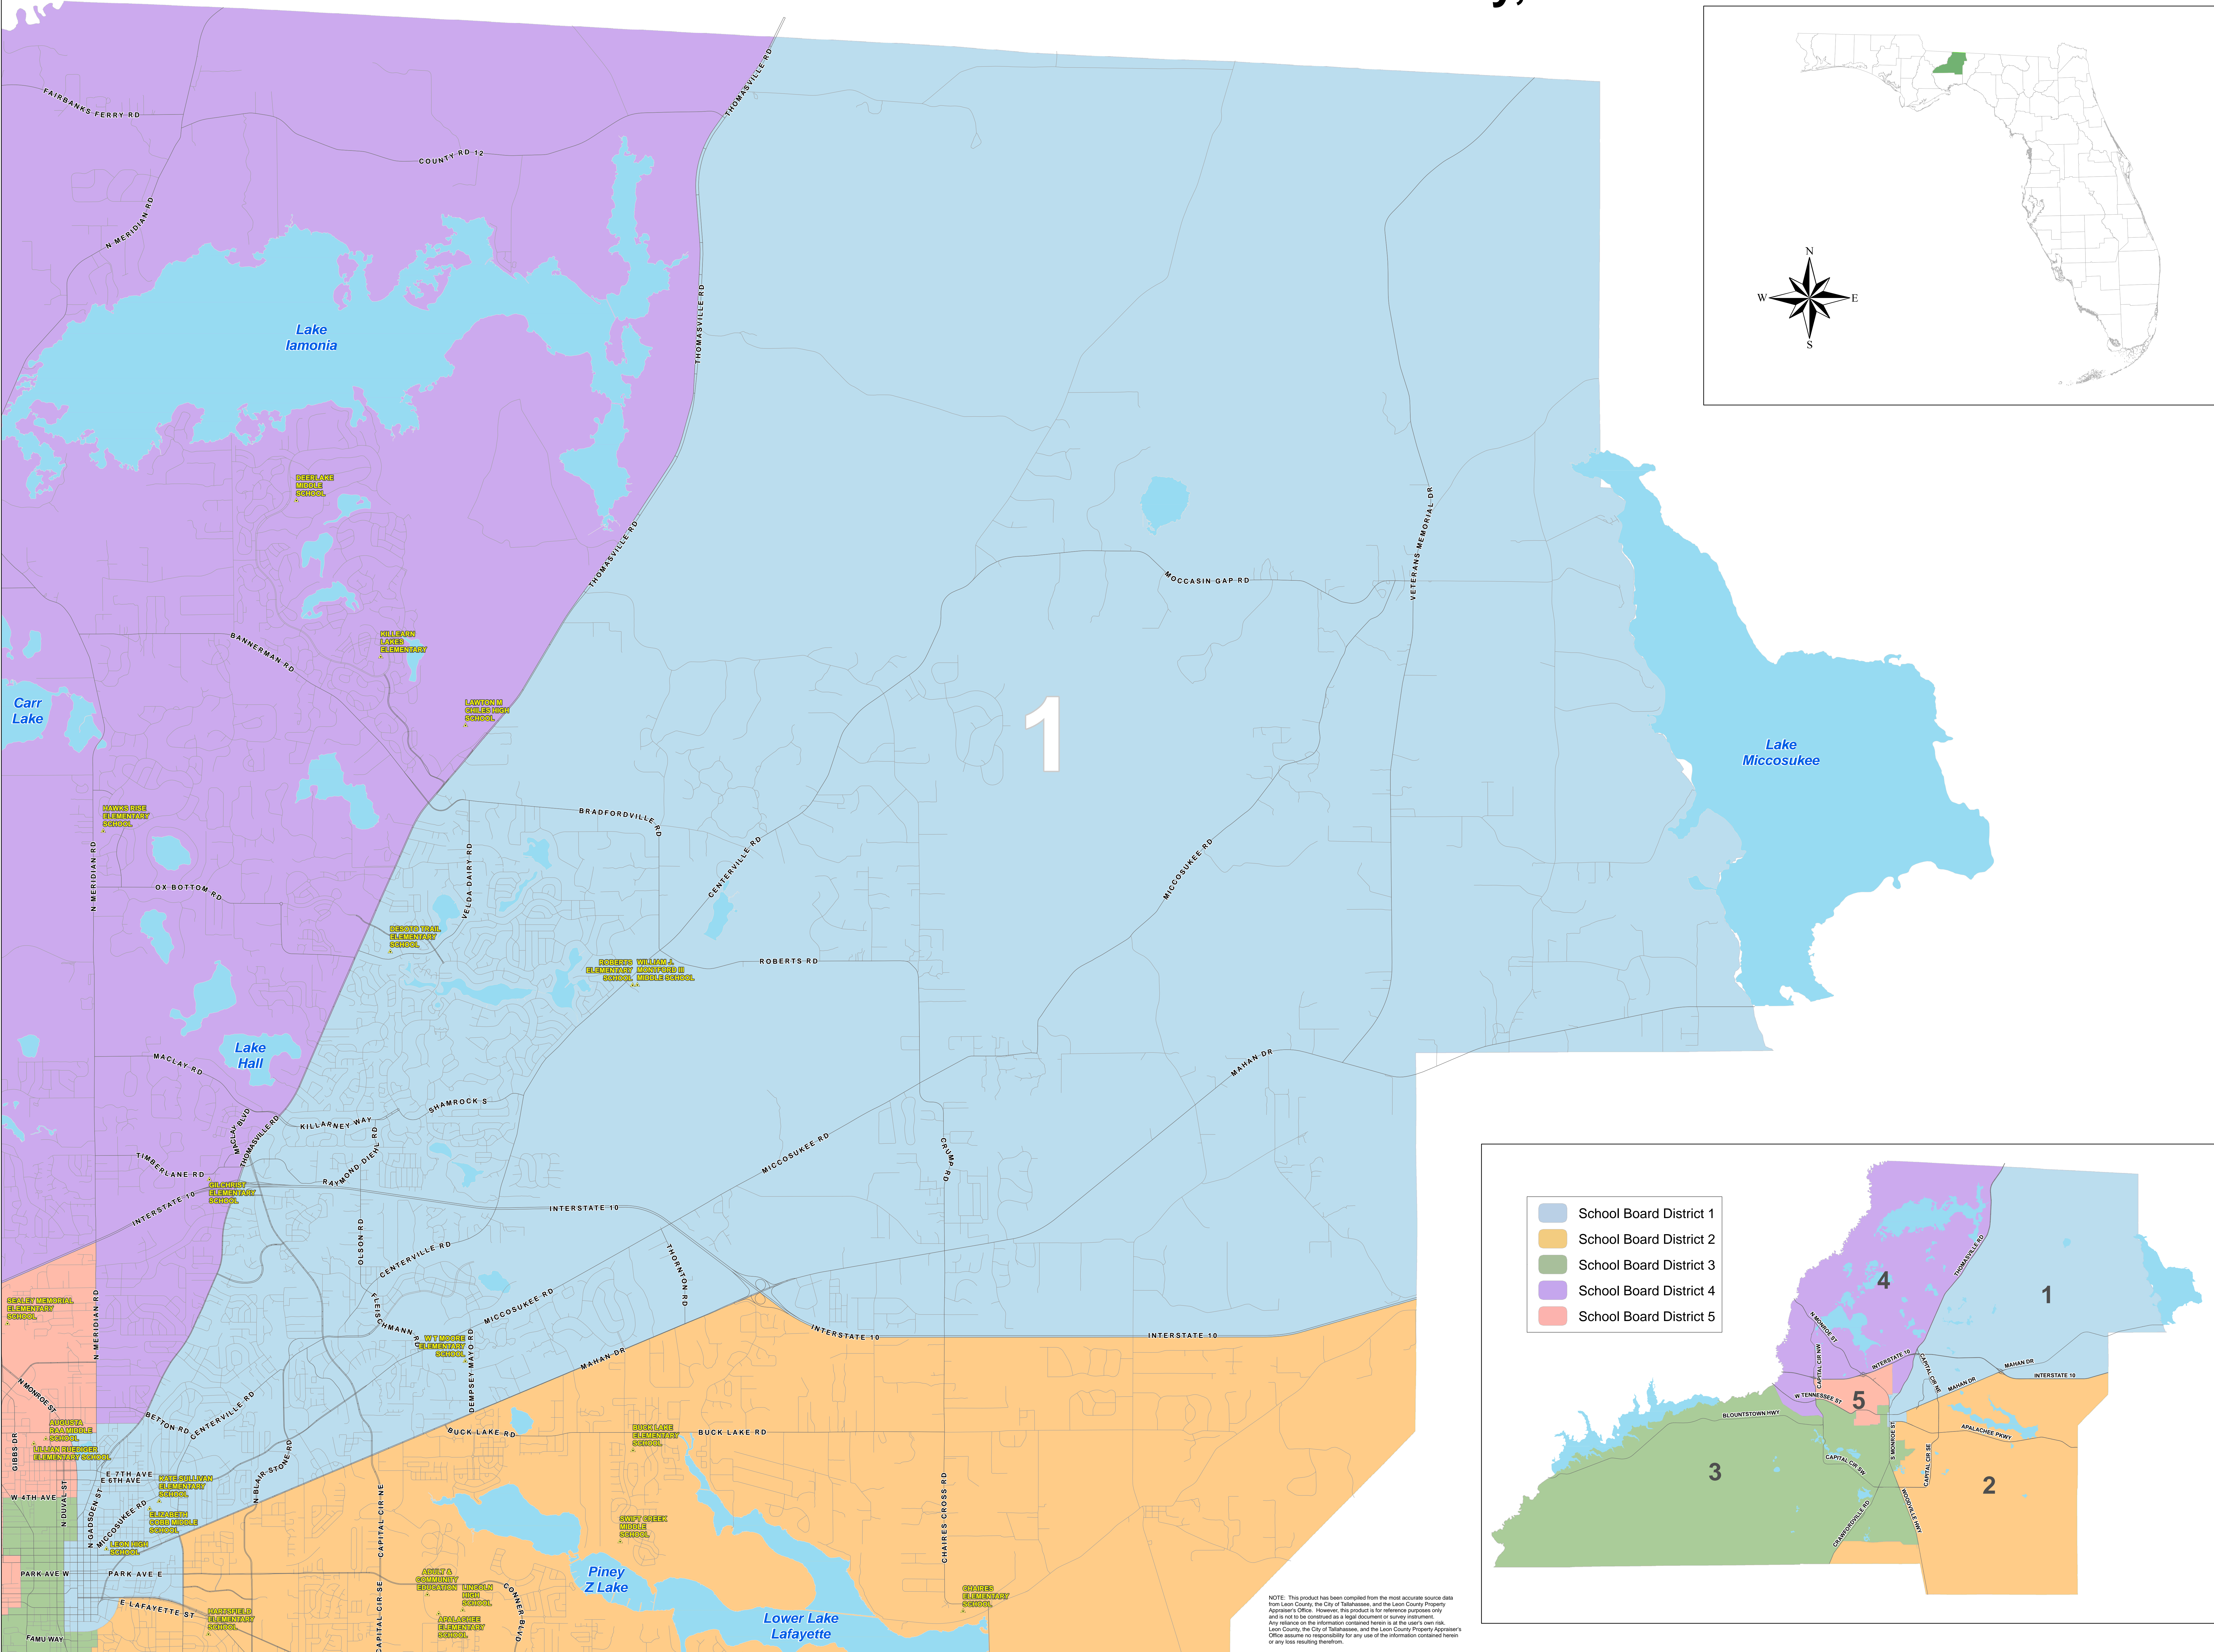

School Board District 1 of Leon County, FL