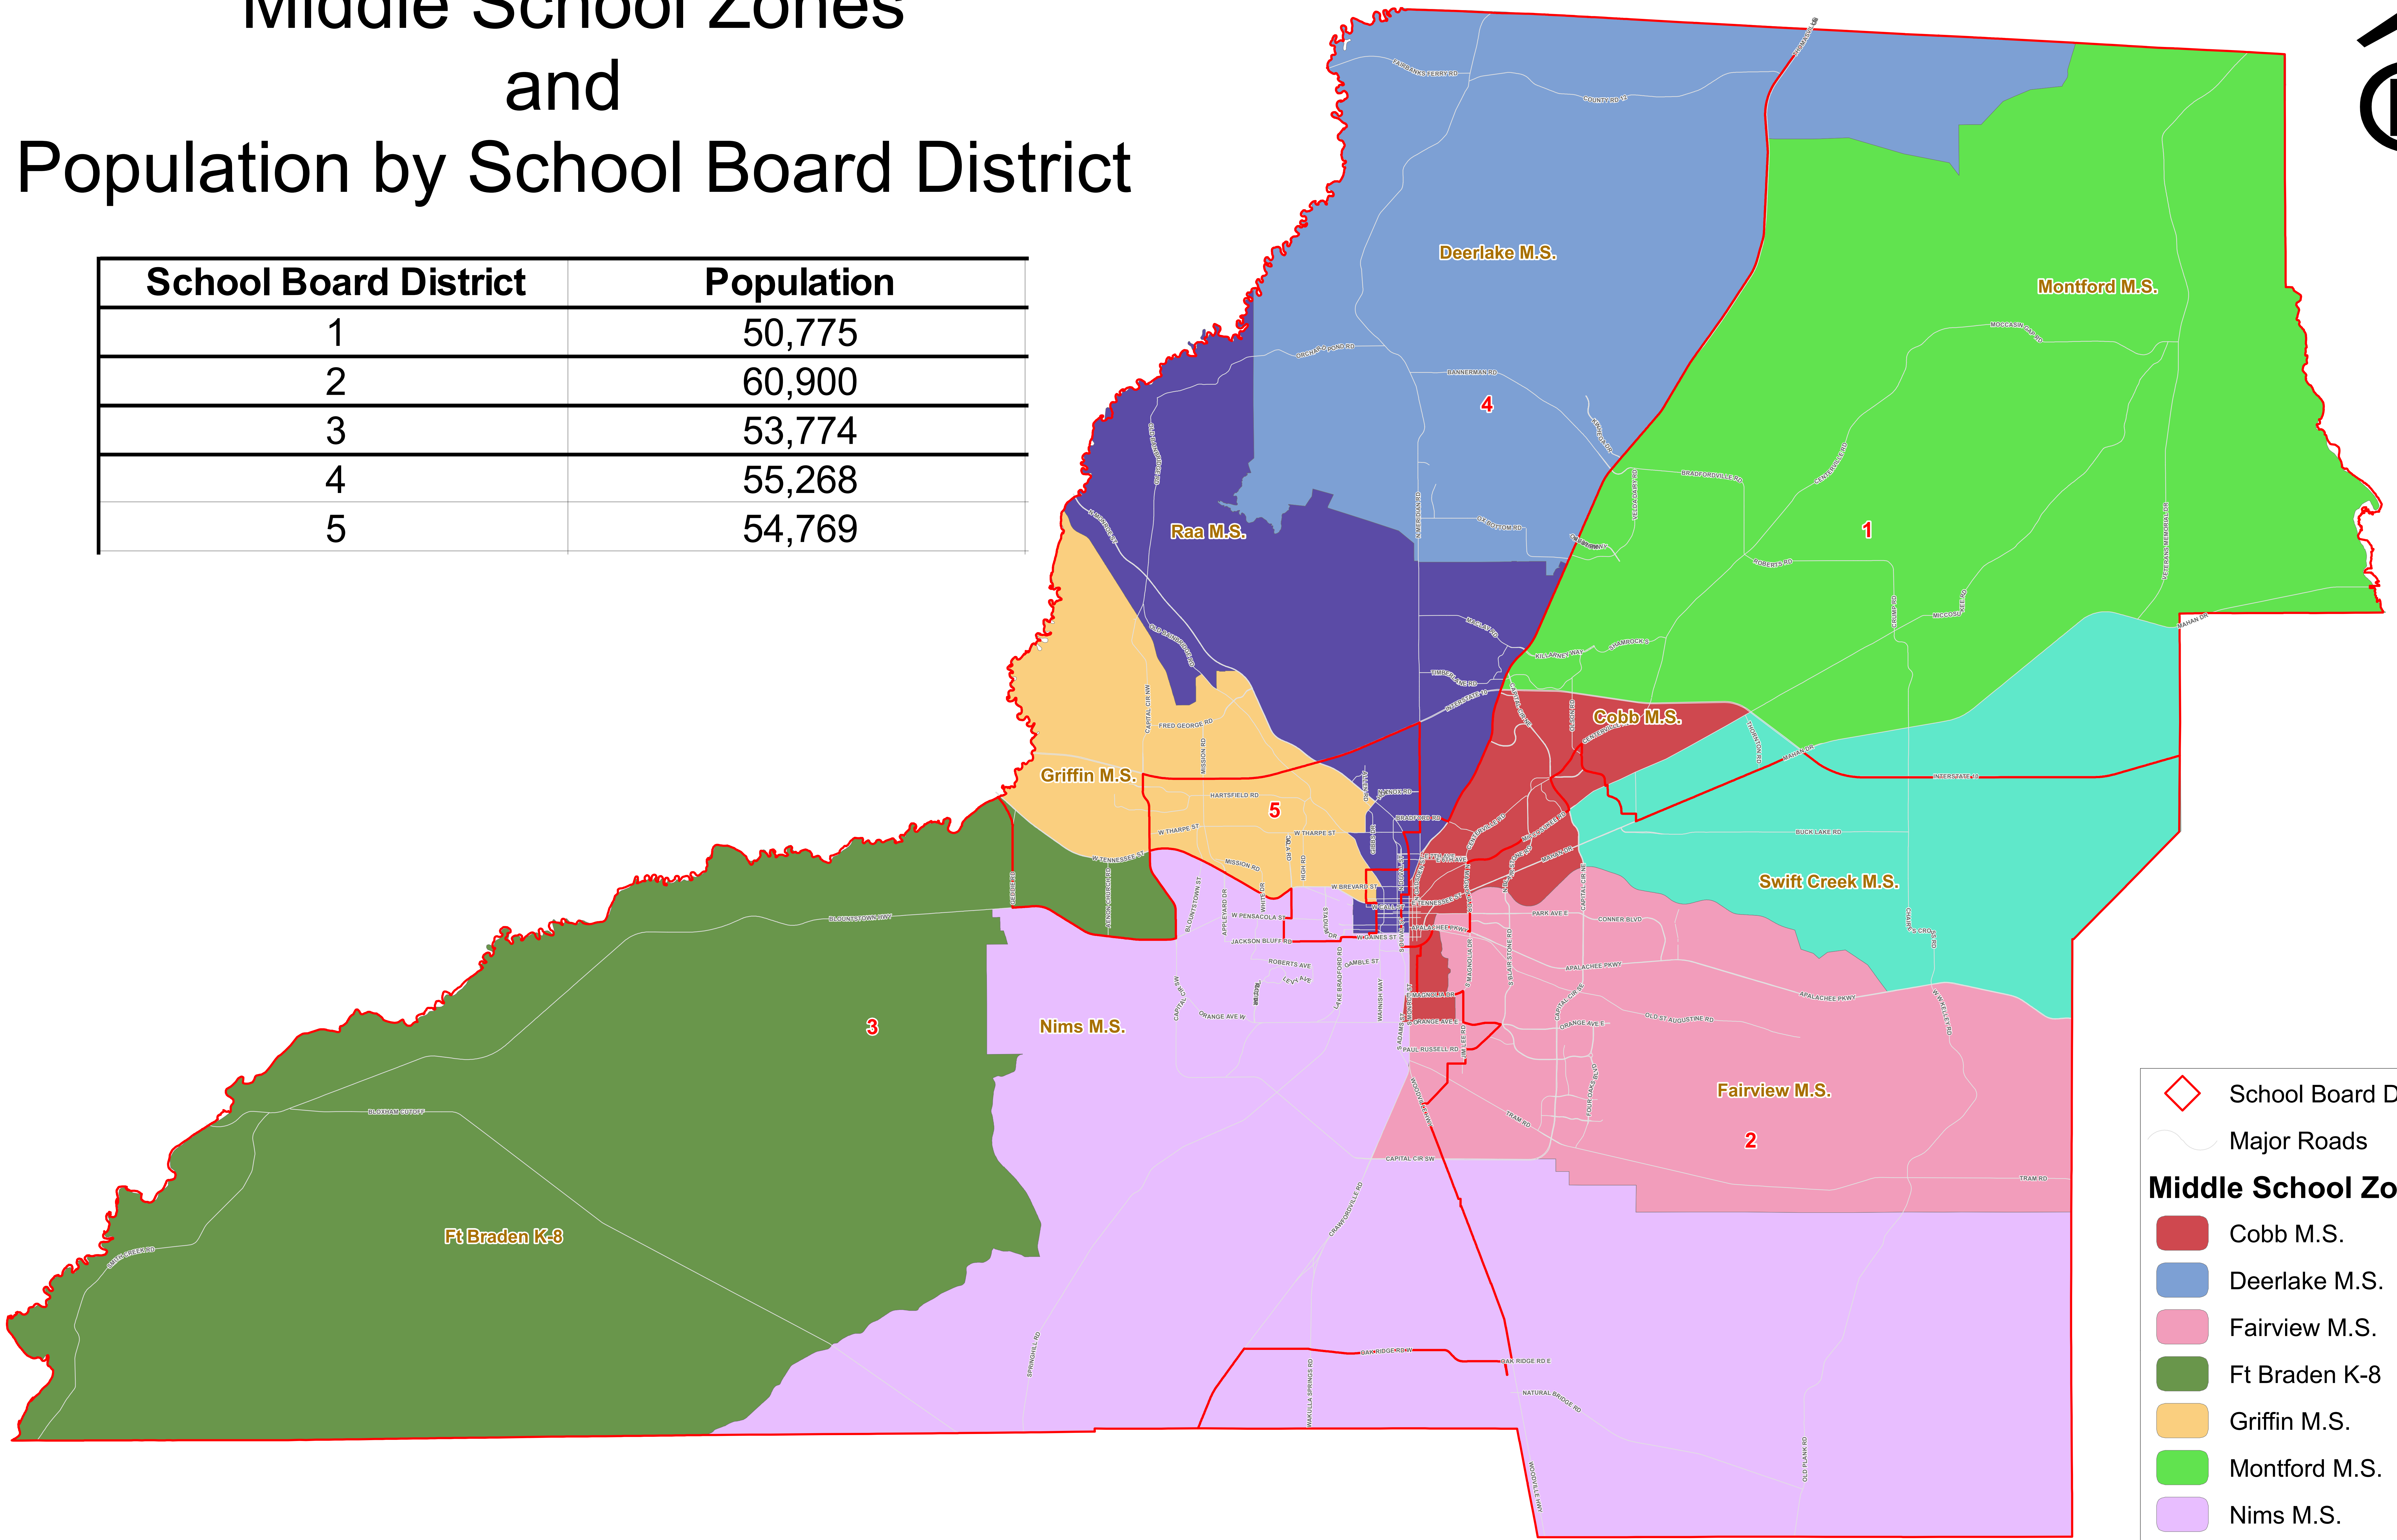

Middle School Zones and Population by School Board District

School Board District	Population
1	50,775
2	60,900
3	53,774
4	55,268
5	54,769

School Board Districts
Major Roads
Middle School Zones
Cobb M.S.
Deerlake M.S.
Fairview M.S.
Ft Braden K-8
Griffin M.S.
Montford M.S.
Nims M.S.
Raa M.S.
Swift Creek M.S.

Scale of Map:
1:63,360
1 in = 1 mile