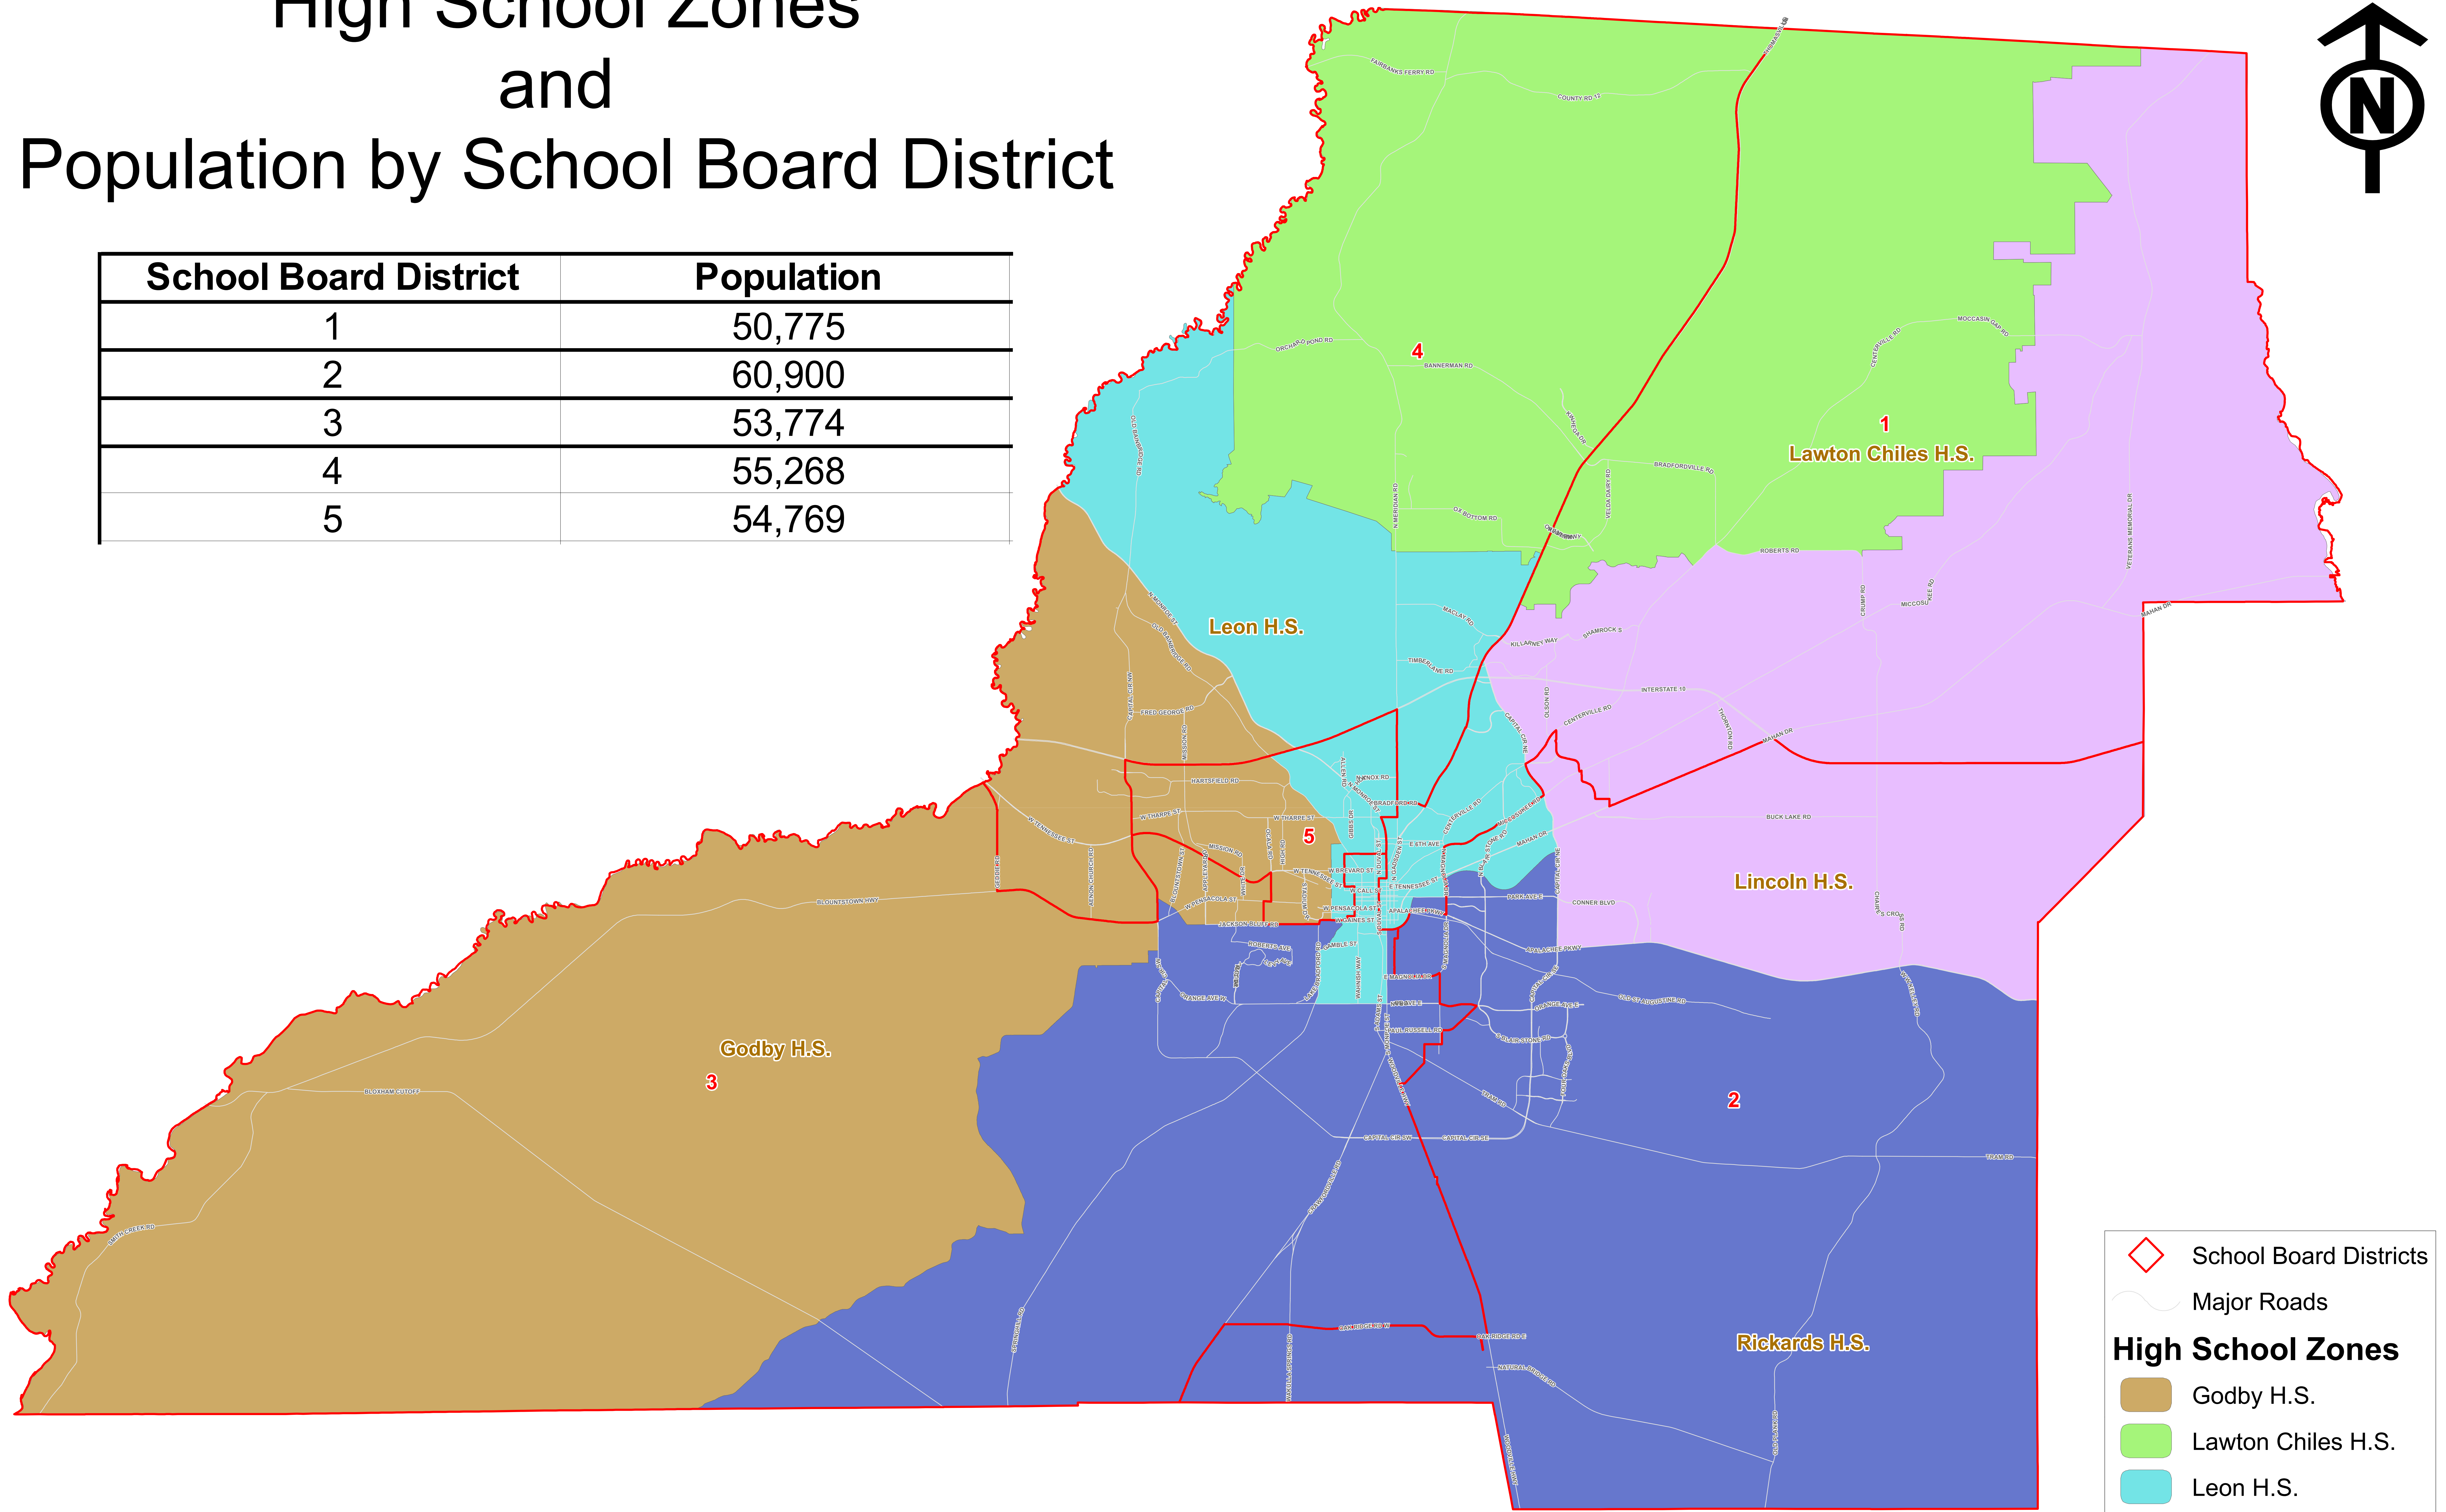

High School Zones and Population by School Board District

School Board District	Population
1	50,775
2	60,900
3	53,774
4	55,268
5	54,769

◊ School Board Districts
— Major Roads
High School Zones
■ Godby H.S.
■ Lawton Chiles H.S.
■ Leon H.S.
■ Lincoln H.S.
■ Rickards H.S.

Scale of Map:
1:63,360
1 in = 1 mile