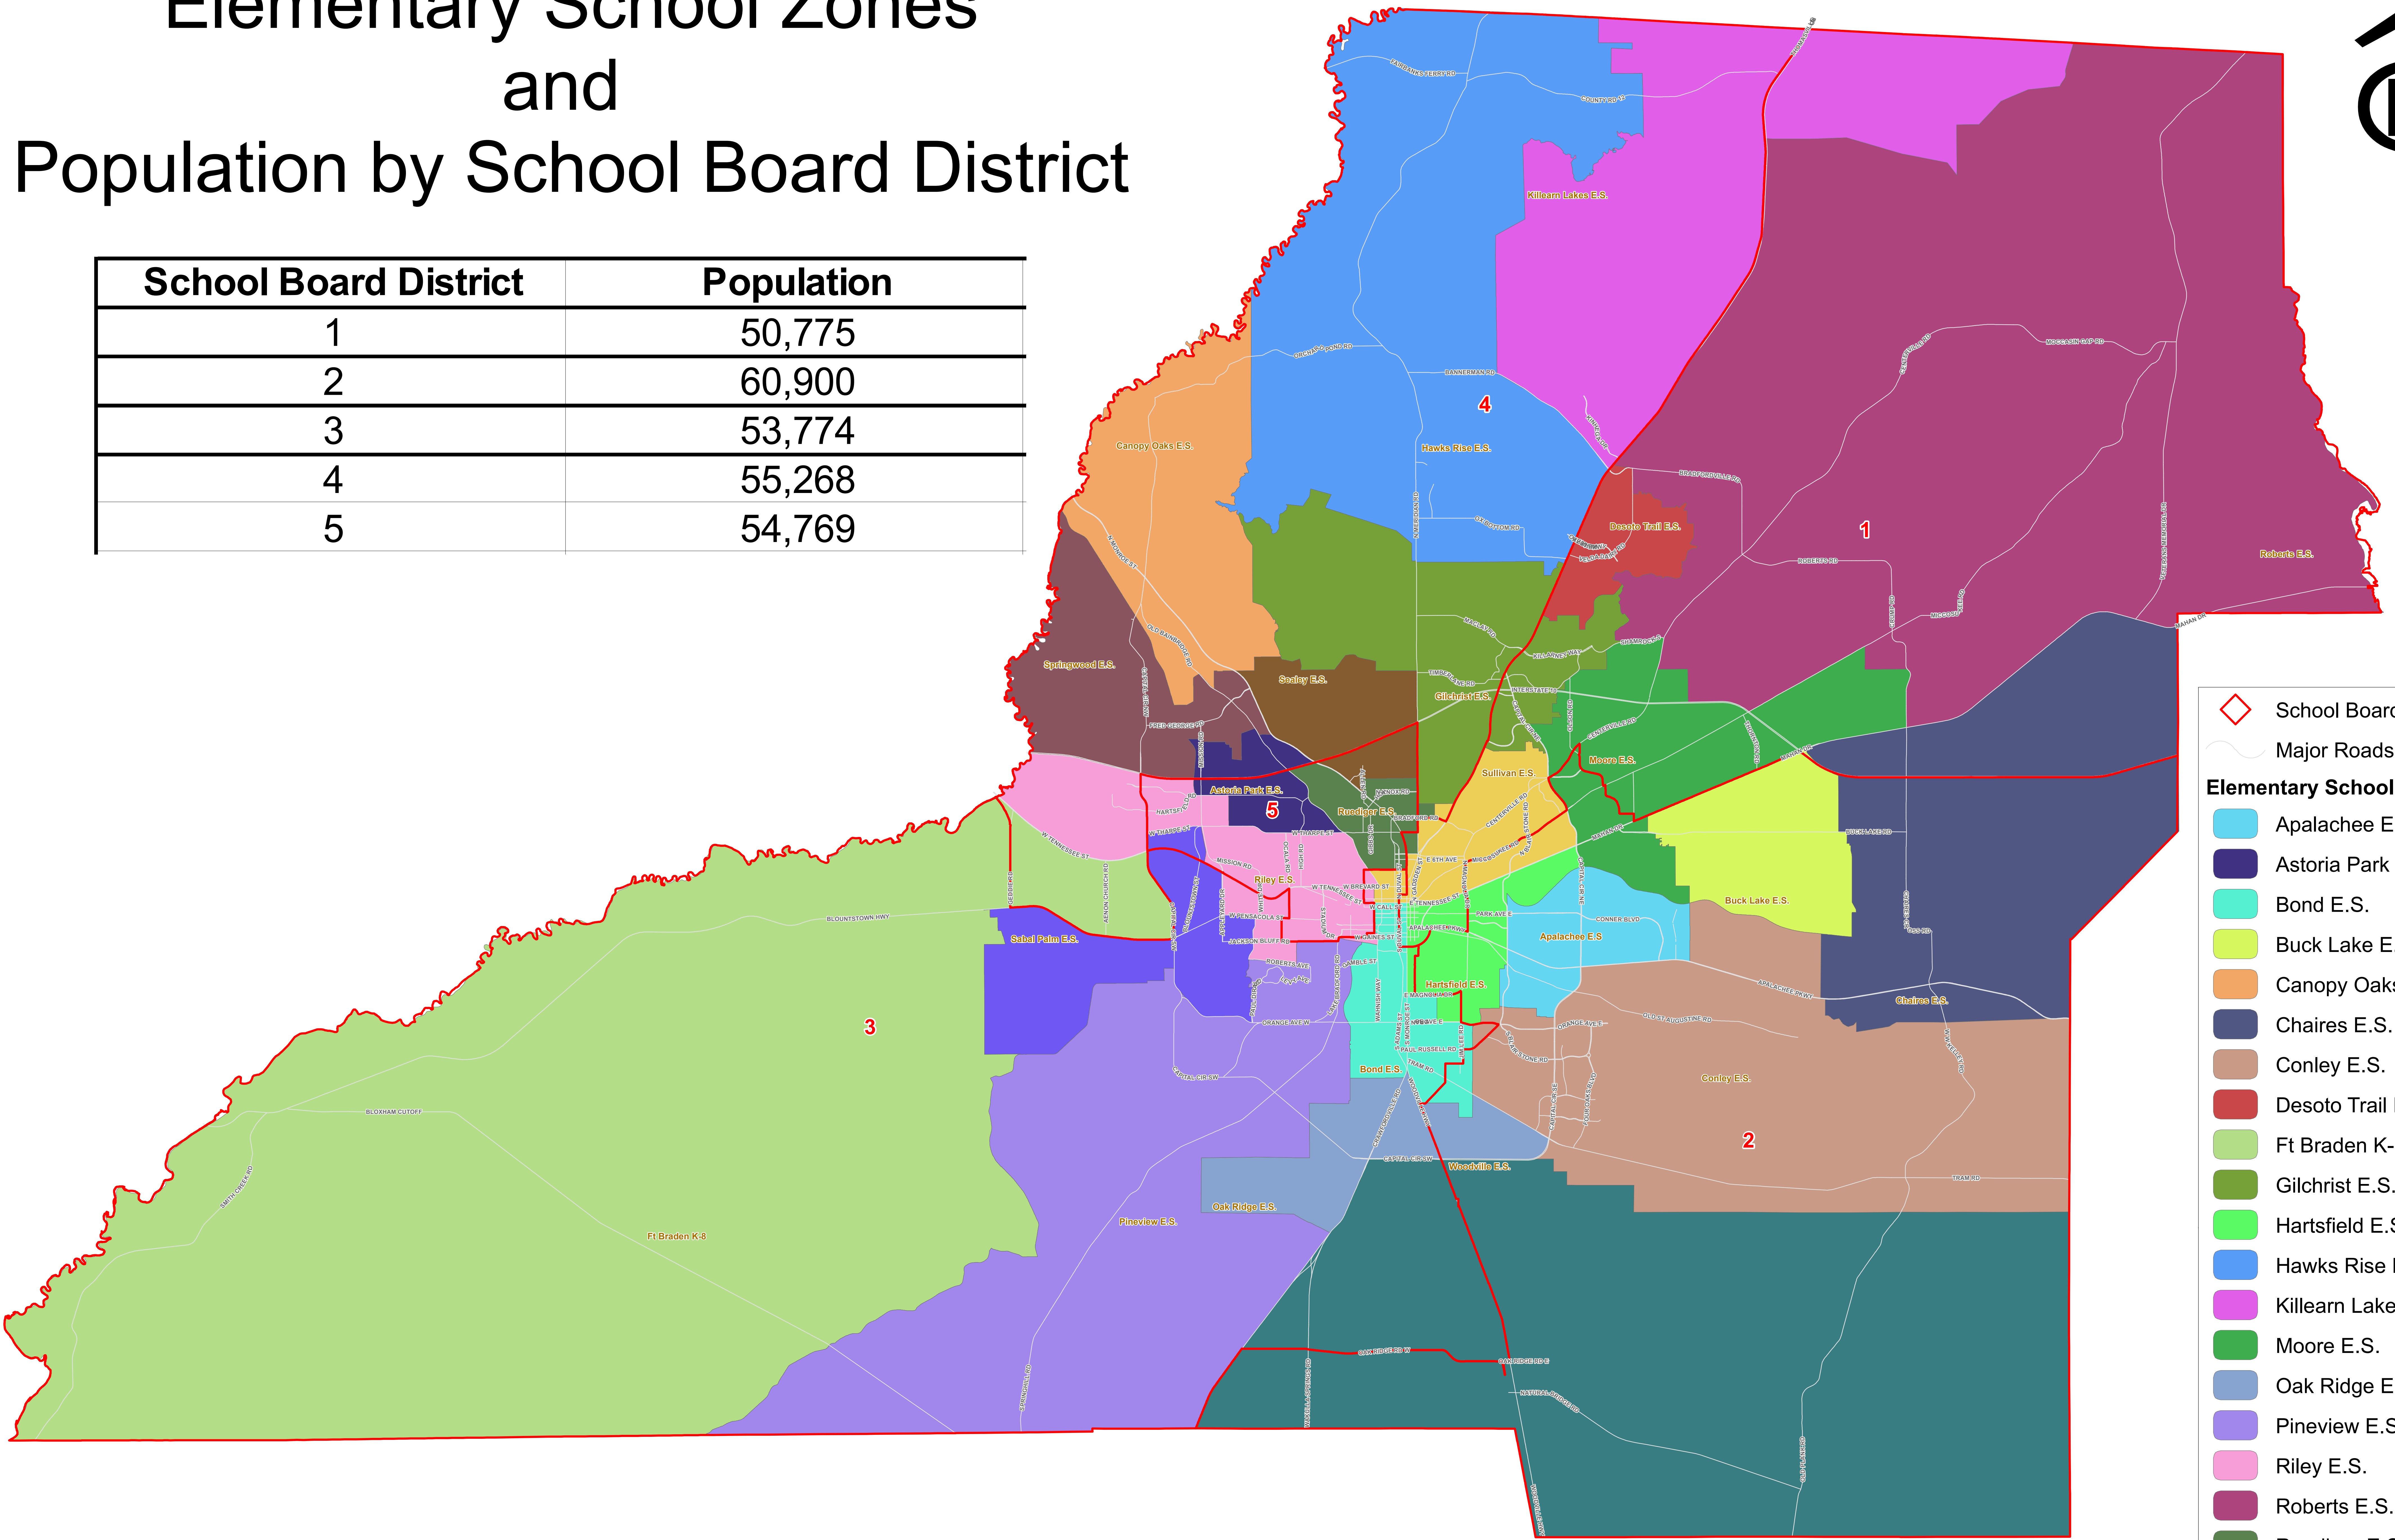

Elementary School Zones and Population by School Board District

School Board District	Population
1	50,775
2	60,900
3	53,774
4	55,268
5	54,769

- School Board Districts
- Major Roads
- **Elementary School Zones**
- Apalachee E.S.
- Astoria Park E.S.
- Bond E.S.
- Buck Lake E.S.
- Canopy Oaks E.S.
- Chaires E.S.
- Conley E.S.
- Desoto Trail E.S.
- Ft Braden K-8
- Gilchrist E.S.
- Hartsfield E.S.
- Hawks Rise E.S.
- Killbarn Lakes E.S.
- Moore E.S.
- Oak Ridge E.S.
- Pineview E.S.
- Riley E.S.
- Roberts E.S.
- Ruediger E.S.
- Sabal Palm E.S.
- Sealey E.S.
- Springwood E.S.
- Sullivan E.S.
- Woodville E.S.